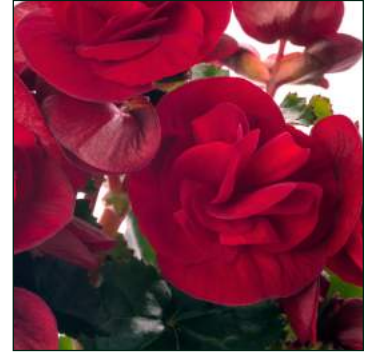

GARDEN BEGONIA SOLENIA

Velvet Red

New!

New!

New!

Name	URC #	RC #	Royalty
Dark Pink	30001	31001	$.08
Light Pink	30002	31002	$.08
Orange	30003	31003	$.08
Red Improved	30009	31009	$.08
Red Orange	30024	31024	$.08
Velvet Red	30006	31006	$.08
Apricot	30017	31017	$.08
Chocolate Orange	30018	31018	$.08
Scarlet	30025	31025	$.08
Yellow	30029	31029	$.08

250 cuttings 9-13 weeks   6 Inch-h HB 8-10 Inch
(15cm-h)   (20-25cm)

** All varieties available as rooted plugs **