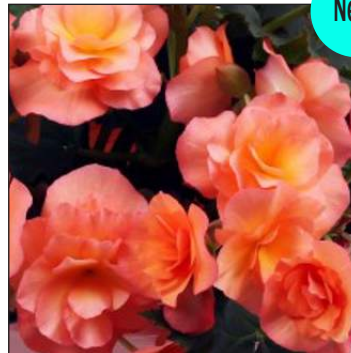

Apricot

New!