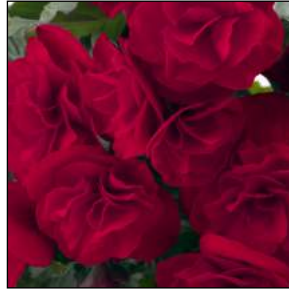

ELATIOR BEGONIA

ILONA COLLECTION

Carmen

New!

** All varieties available as rooted plugs **