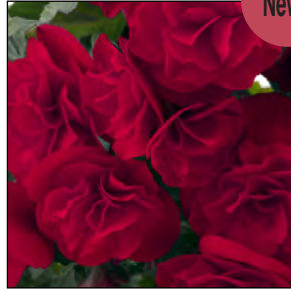

Carmen

New!