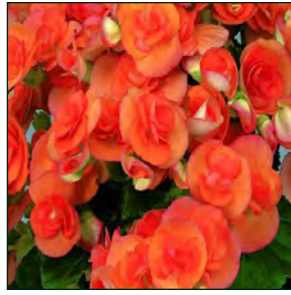

ELATIOR BEGONIA

ILONA COLLECTION

New!

Batik

New!

New!

New!

** All varieties available as rooted plugs **