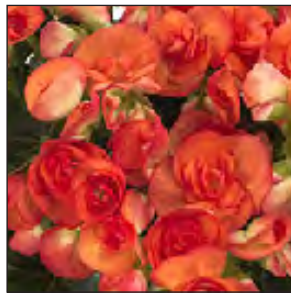

Orange Stone