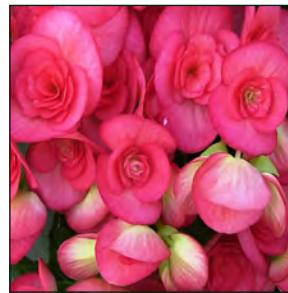

Red Fox® Sandrine