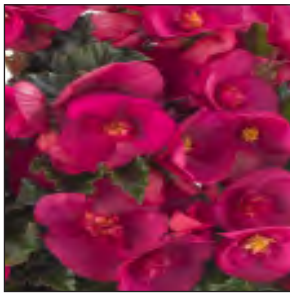

Evi Bright Pink