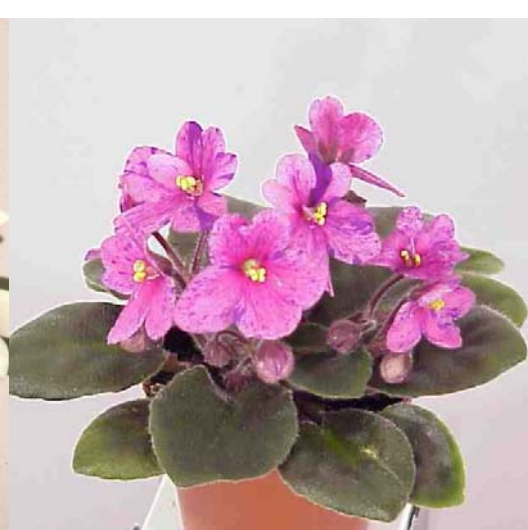

CHICKASAW

HOPI